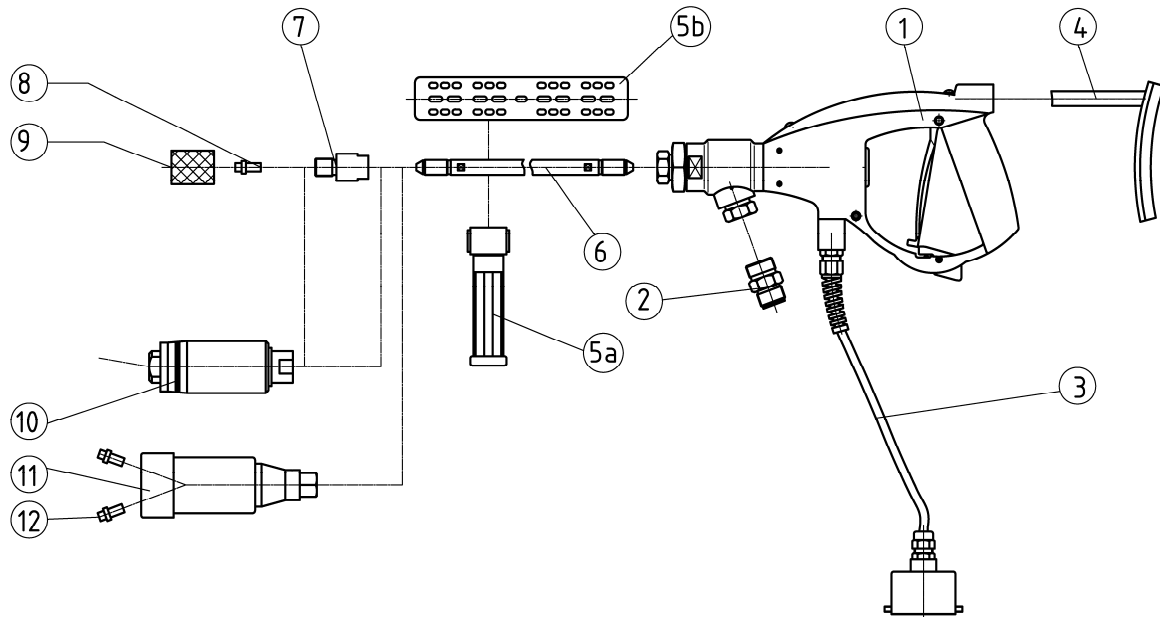

# Accessories and Spares

KSP 1200

Z 3-2 e

01.05.2010

Item	Description	Part no.
1	Gun handle with valve and hose connection pressure ring M 14x1.5 LH and pressure screw M 26x1.5	7009460
2	Hose connection adapter	
a.	M 22x1.5 DKL	7009212
b.	M 22x1.5 DKO	7013332
c.	M 24x1.5 DKO	7009213
d.	G ½" DKR	7012416
3	Initiator with 2m cable for remote control	7017928
4	Shoulder support	7009215
5a	Additional handle	7001071
5b	Half shell handle	7009921
6	Gun tube M 14x1.5 LH	
	250 mm	7010480
	500 mm	7006964
	750 mm	7006963
	1000 mm	7006382
	1500 mm	7016913
	2000 mm	7006996
	2500 mm	7014917
	3000 mm	7014918
	4000 mm	7014919

Item	Description	Part no.
7	Adapter for insert nozzle	7009549
8	Insert nozzle	see page Z41-1 + Z41-2
9	Cap nut for insert nozzle	1051600
10	Orbital nozzle KOD	see page Z40-1/2/3/4
11	Rotating nozzle PRD 2000	7018908
12	Straight jet insert nozzle Form A + B	see page Z41-1
	Cartridge repair kit	7012314