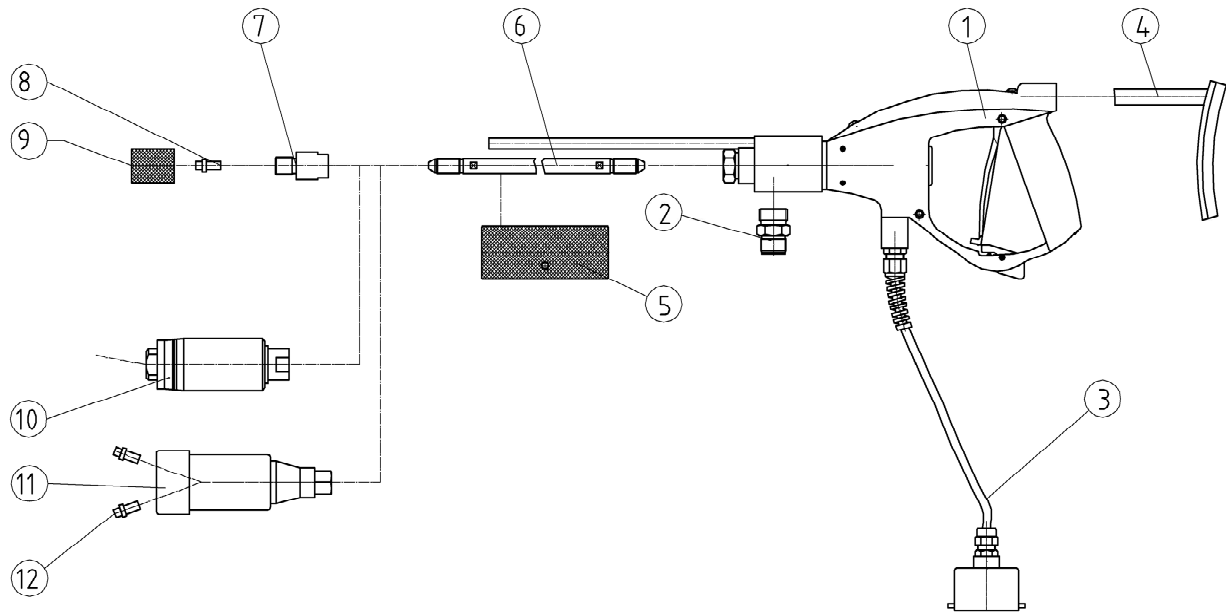

Accessories and Spare Parts

Z 9-2e

Dump Gun 1500

01.05.2010

Item	Description	Part No.
1	Gun handle	see page Z9-1e
2.	Hose connection adapter M 22x1.5 DKO Hose connection adapter M 24x1.5 DKO	7013332 7009213
3	Initiator with 2m cable for remote control	7017928
4	Shoulder support	7009215
5	Handle	7011949
6	Gun tube 750 mm 500 mm 1000 mm	7006963 7006964 7006382
7	Adapter for nozzle insert	7009549
8	Insert nozzle	see page Z41-1 e + Z41-2 e
9	Cap nut for insert nozzle	1051600
10	Orbital nozzle KOD	see page Z40-1/2/3/4 e
11	Rotating nozzle PRD 2000	7018908
12	Straight jet insert nozzle Form A + B	see page Z41-1 e