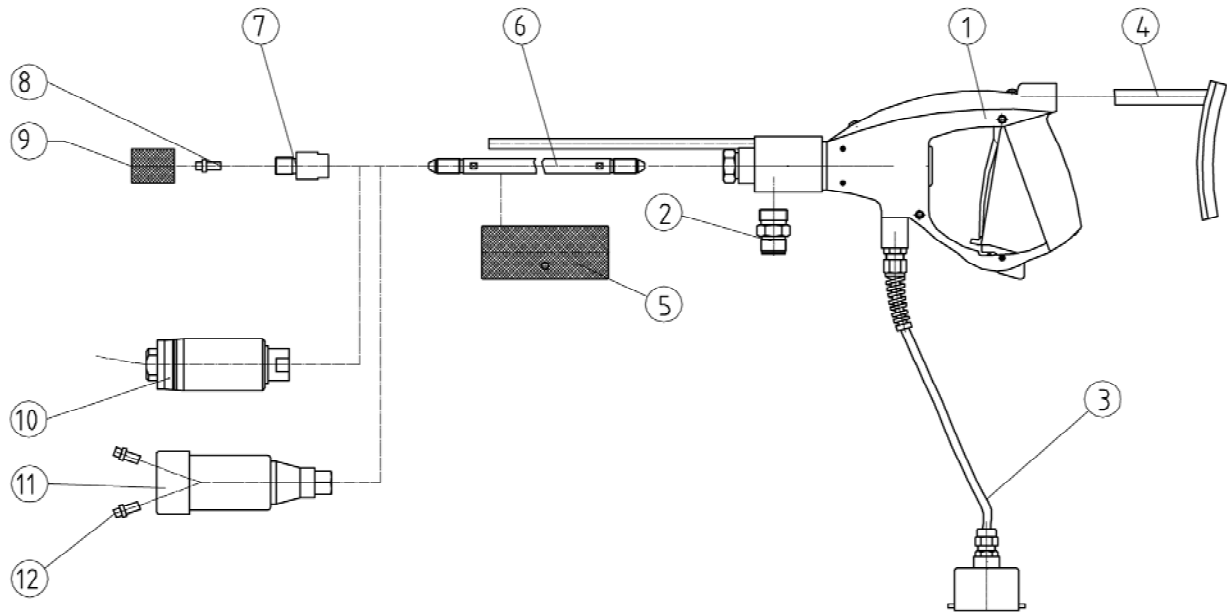

## Accessories and Spare Parts

Z 9-2e

### Dump Gun 1500

01.01.2009

Item	Description	Part No.
1	Gun handle	see page Z9-1e
2.	Hose connection adapter M 22x1.5 DKO Hose connection adapter M 24x1.5 DKO	7013332 7009213
3	Initiator with 2m cable for remote control	7017928
4	Shoulder support	7009215
5	Handle	7011949
6	Gun tube 750 mm 500 mm 1000 mm	7006963 7006964 7006382
7	Adapter for nozzle insert	7009549
8	Insert nozzle	see page Z41-1 e + Z41-2 e
9	Cap nut for insert nozzle	1051600
10	Orbital nozzle KOD	see page Z40-1/2/3/4 e
11	Rotating nozzle PRD 1500	7006737
12	Straight jet insert nozzle Form A + B	see page Z41-1 e