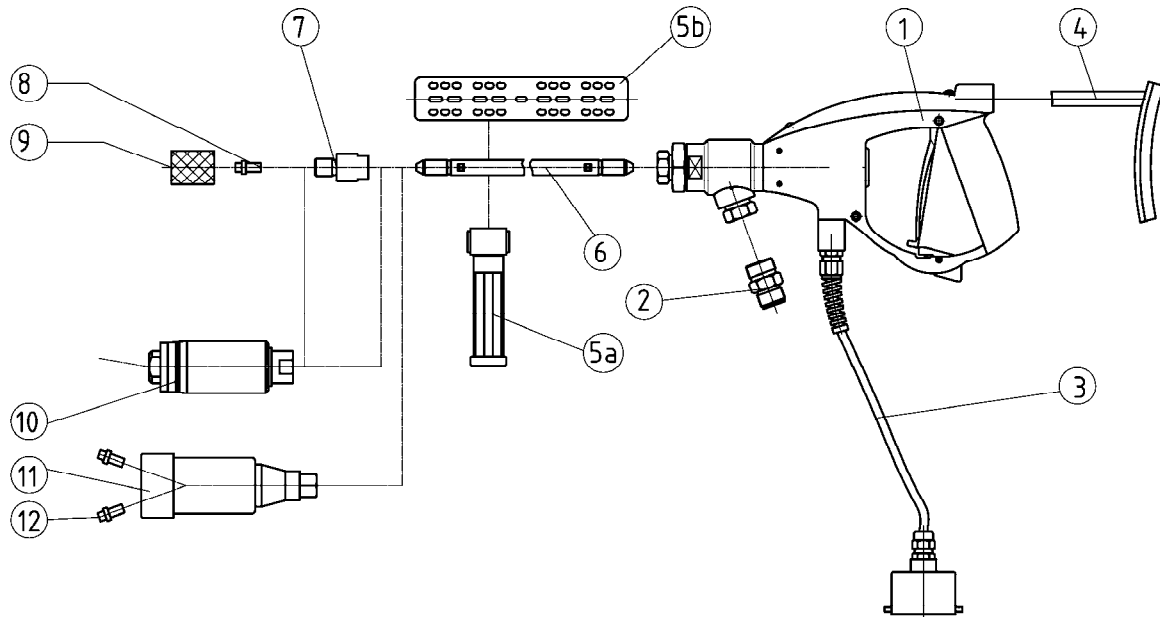

# Accessories and Spares

KSP 1200

Z 3-2 e

01.01.2009

Item	Description	Part no.
1	Gun handle with valve and hose connection pressure ring M 14x1.5 LH and pressure screw M 26x1.5	7009460
2	Hose connection adapter	
a.	M 22x1.5 DKL	7009212
b.	M 22x1.5 DKO	7013332
c.	M 24x1.5 DKO	7009213
d.	G ½" DKR	7012416
3	Initiator with 2m cable for remote control	7017928
4	Shoulder support	7009215
5a	Additional handle	7001071
5b	Half shell handle	7009921
6	Gun tube M 14x1.5 LH	
	250 mm	7010480
	500 mm	7006964
	750 mm	7006963
	1000 mm	7006382
	1500 mm	7016913
	2000 mm	7006996
	2500 mm	7014917
	3000 mm	7014918
	4000 mm	7014919

Item	Description	Part no.
7	Adapter for insert nozzle	7009549
8	Insert nozzle	see page Z41-1 + Z41-2
9	Cap nut for insert nozzle	1051600
10	Orbital nozzle KOD	see page Z40-1/2/3/4
11	Rotating nozzle PRD 1500	7006737
12	Straight jet insert nozzle Form A + B	see page Z41-1
	Cartridge repair kit	7012314