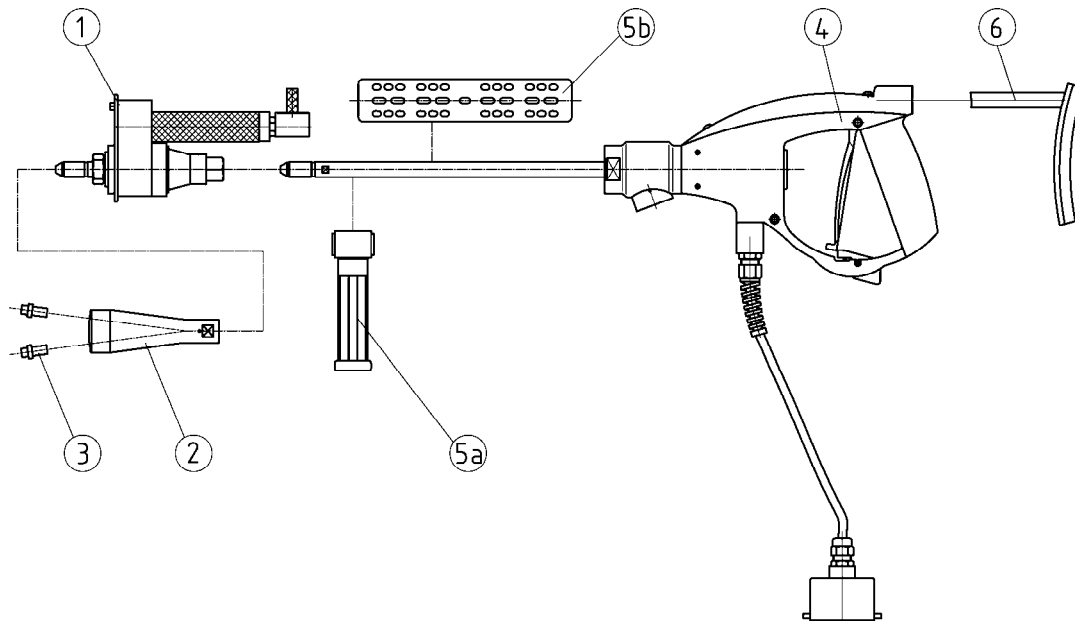

## Accessories and Spare Parts

Z 30-2 e

PRD 3000 Air

01.04.2008

| Item | Description   | Part-No.        |
|------|---|-----------------|
|      | PRD 2500 air<br>Fittings: M 14 x 1.5 LH female (for gun tube)<br>M 14 x 1.5 LH male (for nozzle head) | 7006445         |
| 1    | Bracket   | 7006453         |
| 2    | Various nozzle heads  | see page Z35-1e |
| 3    | Screwed nozzles   | see page Z55-1e |
| 4    | High pressure spray gun KSP 3000<br>Fitting on gun: M 14 x 1.5 left-hand, male                        | see page Z5-1e  |
| 5a   | Additional handle   | 7001071         |
| 5b   | Half shell handle   | 7009921         |
| 6    | Shoulder support  | 7009215         |