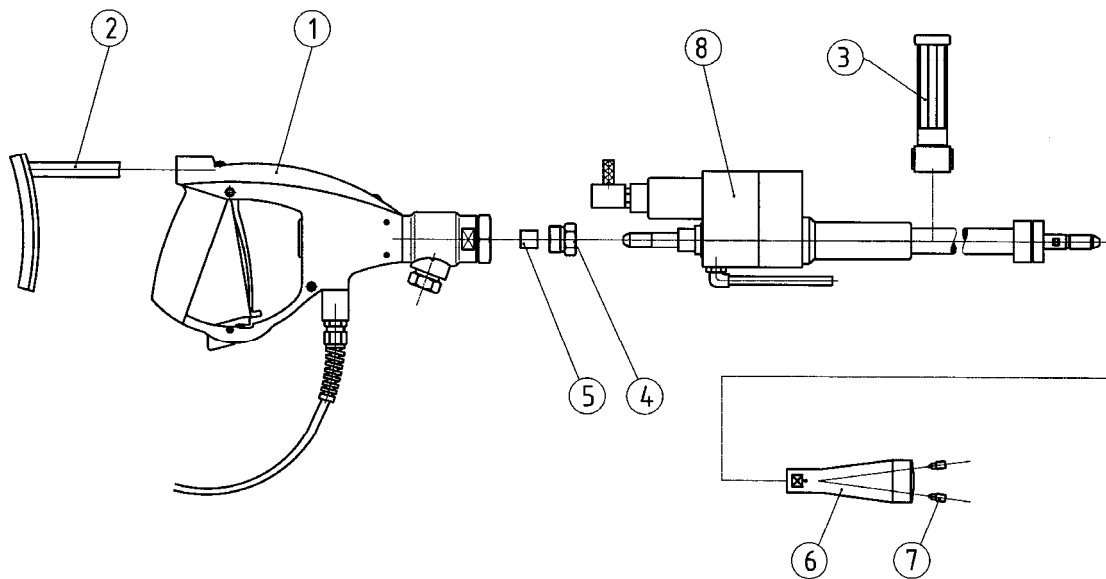

Accessories and Spare Parts

Z 25-2 e

Roto Lance

01.01.2009

Item	Description	Part No.
1	Gun handle with connector block and remote control	7018126
2	Shoulder support	7009215
3	Additional handle	7001071
4	Pressure screw M 26 x 1.5	7006364
5	Pressure ring M 14 x 1.5 LH	7006365
6	Various rotating heads	see page Z35-1e
7	Nozzle inserts	see page Z55-1e
8	Roto Lance without gun handle	7018128