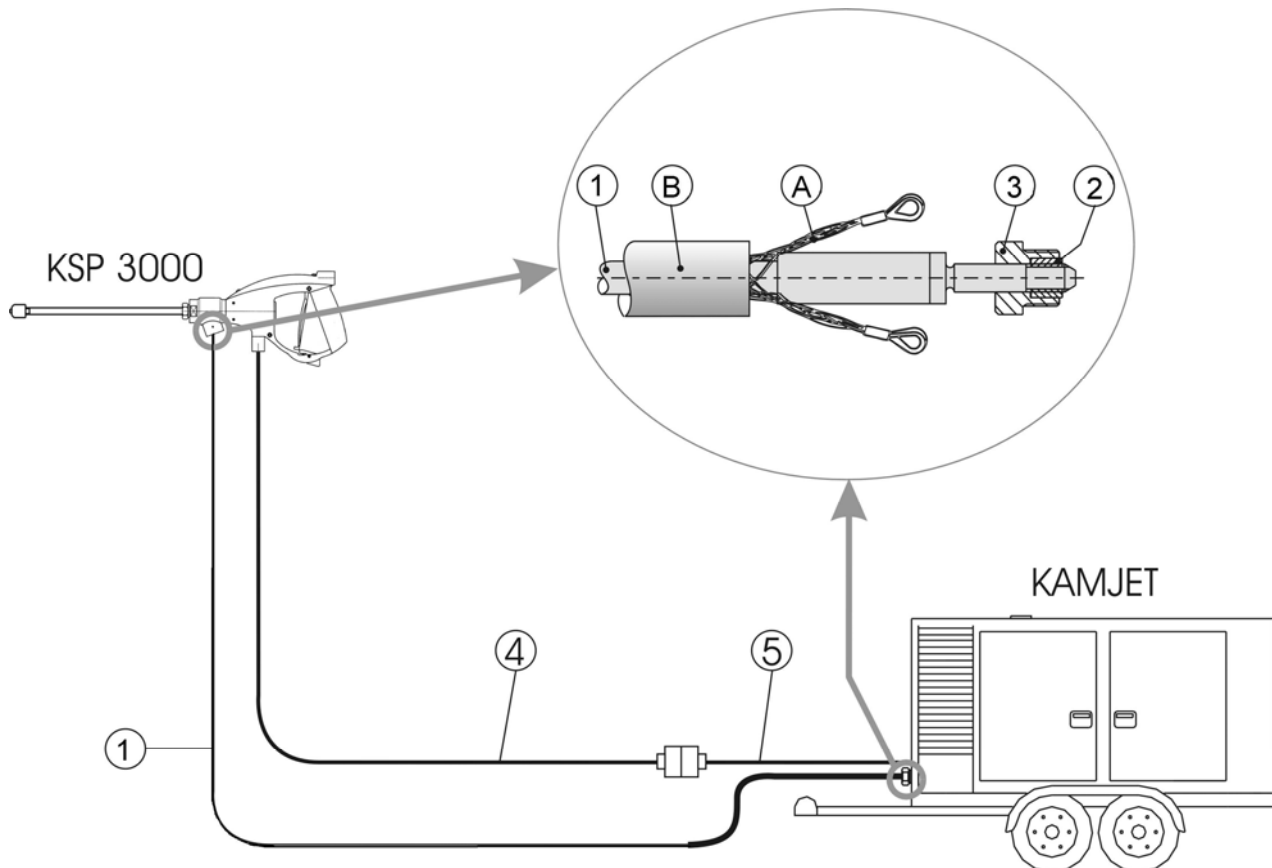

Connection Arrangement

KSP 3000

Z 5-3 e

01.01.2009

Item	Description	Part No.
1	High pressure hose with safety hose (Pos. A und B) Fitting: M 14x1.5 LH	see page Z 60-3
2	Pressure ring M 14 x 1,5 LH	7006365
3	Pressure screw M 26 x 1,5	7006364
4	Remote control cable on cable reel	
	50 m	7017923
	80 m	7017922
	100 m	7017924