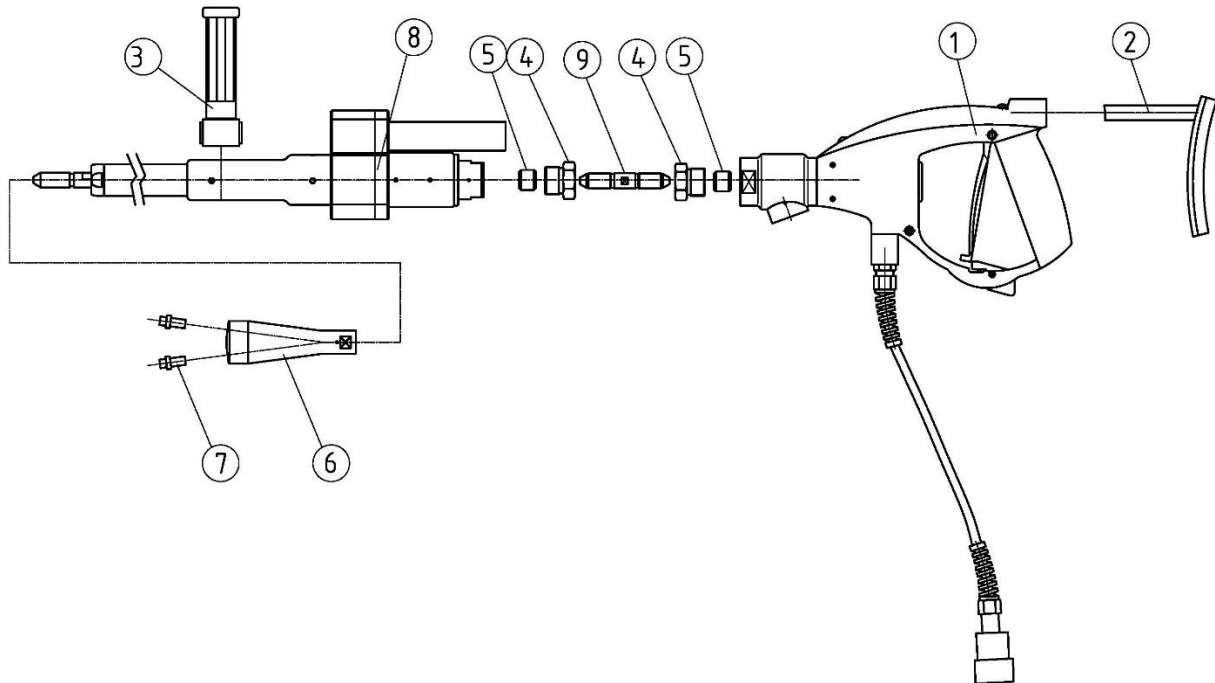

Roto Lance

Accessories and spares

Z25-2e

17.08.2022

Seite/Page 1/1

Item	Description	Part No.
1	Gun handle with connector block and remote control	7018126
2	Shoulder support	7009215
3	Additional handle	7001071
4	Pressure screw M 26 x 1.5	7006364
5	Pressure ring M 14 x 1.5 LH	7006365
6	Various rotating heads	see page Z35-1e
7	Nozzle inserts	see page Z55-1e
8	Roto Lance without gun handle	7028912
9	HP-Pipe nipple	7006451