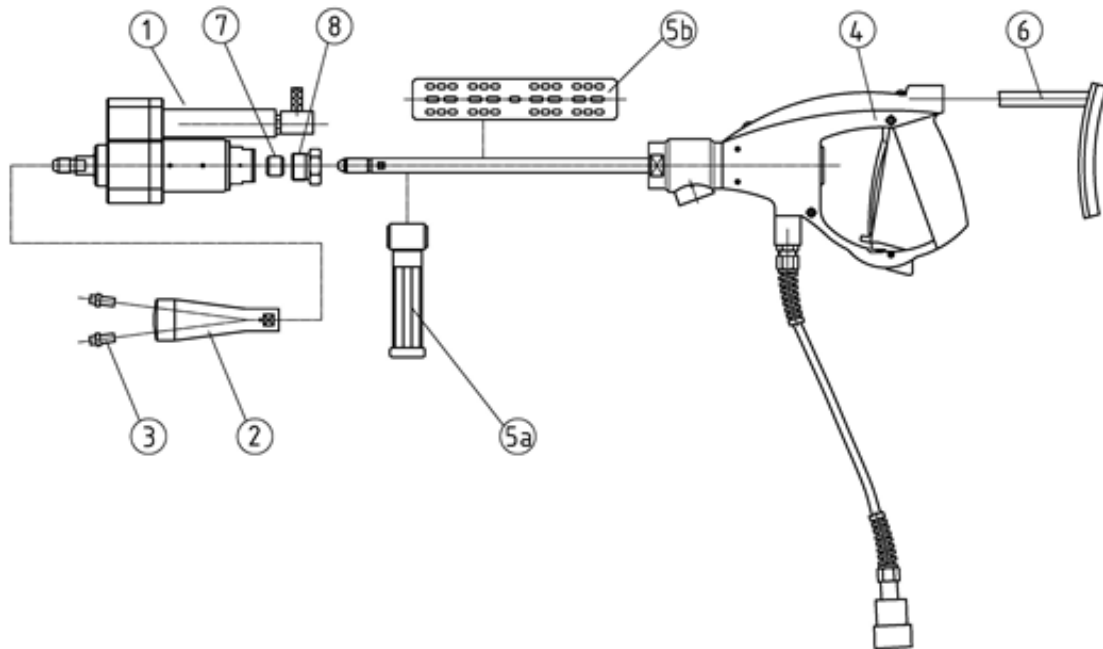

**ROTATING NOZZLE PRD 3500 Air**  
**Accessories and spare parts**

Z30-2e  
 17.08.2022  
 Seite/Page 1/1

Item	Description	Part-No.
1	PRD 3500 air Fittings: M 14 x 1.5 LH female (for gun tube) M 14 x 1.5 LH male (for nozzle head)	7031996
2	Various nozzle heads	see page Z35-1e
3	Screwed nozzles	see page Z55-1e
4	High pressure spray gun KSP 3000 Fitting on gun tube: M 14 x 1.5 LH male	see page Z5-1e
5a	Additional handle	7001071
5b	Half shell handle	7009921
6	Shoulder support	7009215
7	available pressure ring M 14x1.5 LH 9/16"-18UNF LH	7006365 7006966
8	Pressure screw M 26x1.5	7006364